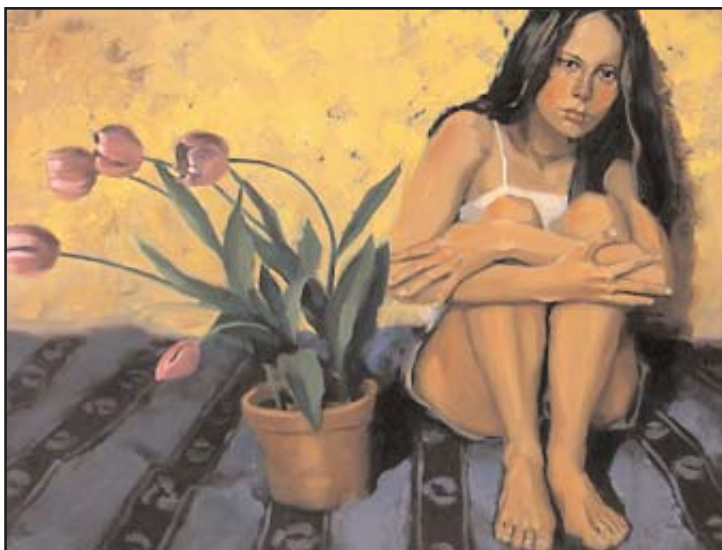

addisonart.com
508.255.6200